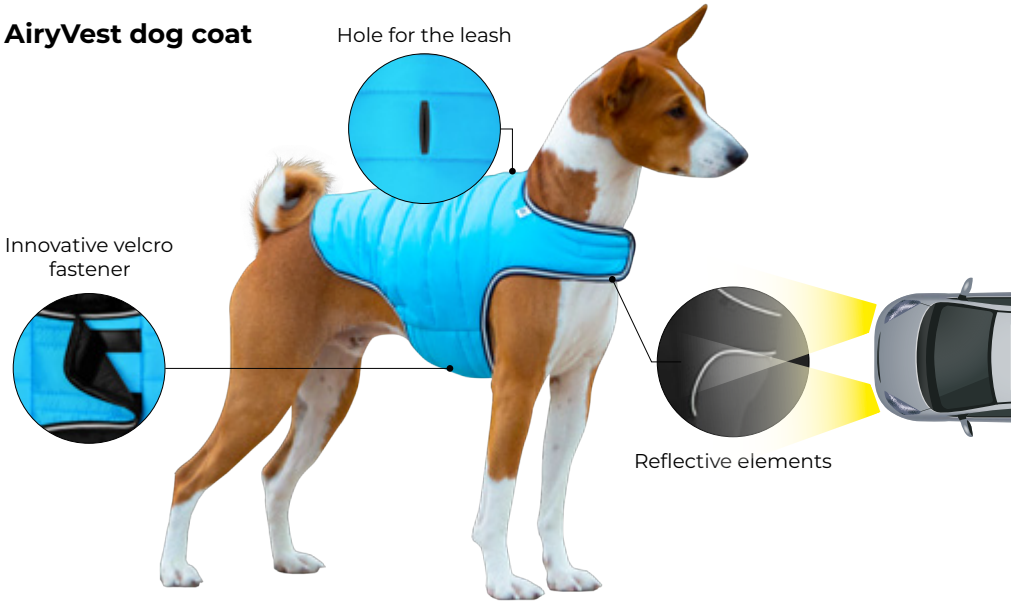

## AiryVest dog coat

The coat is soft and warm, it is very easy to put on the dog (it is fastened and adjustable thanks to Velcro). The coat has a simple design. All edges are piped with an elastic band with a reflective strip, which makes a pet more visible in the dark.