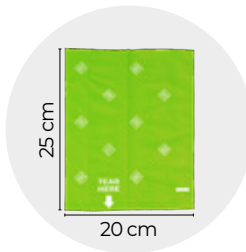

NEW

ECO
FRIENDLY

Biodegradable waste bags WAUDOG

Biodegradable waste bags are designed for cleaning after dogs and cats. They are made from corn starch and completely polyethylene-free, which making them 100% biodegradable.

Benefits:

- Strong and waterproof - can withstand 1.5 kg or 1 liter.
- Available packaging: 10 mini rolls with 7 bags each.
- Convenient waste bags size: 20 x 25 cm.