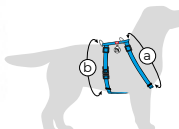

NEW

WAUDOG Waterproof dog H-harness with QR-passport, reflective, plastic fastex

Size	Code	a, cm	b, cm	Width, mm
S	3280*	28-42	34-51	15
M	3282*	40-66	50-80	20
L	3262*	50-85	60-100	25
XL	3244*	60-98	69-110	40