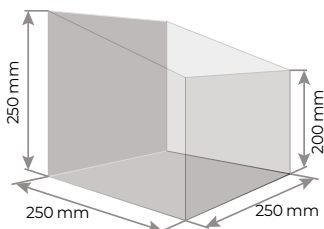

Specifications

Code	7146
Aquarium size, mm	250x250x250
Volume, L	13
Lamp	Internal filter, 4 W, IP 68
Filter	240 L/h