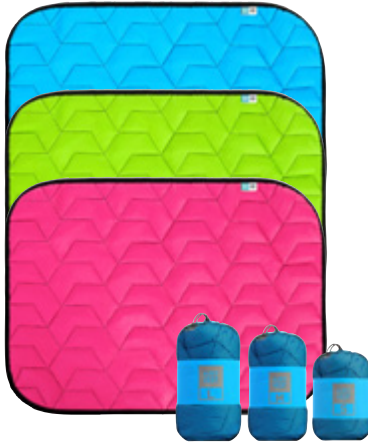

Benefits of AiryVest dog mat:

- Ultralight
- Reversible: two colors in one dog mat
- Handy bag for transportation and additional ventilation

AiryVest dog mat

Size, cm		Code		
S	55x40	0076	0077	0078
M	80x55	0079	0080	0081
L	100x70	0085	0086	0087