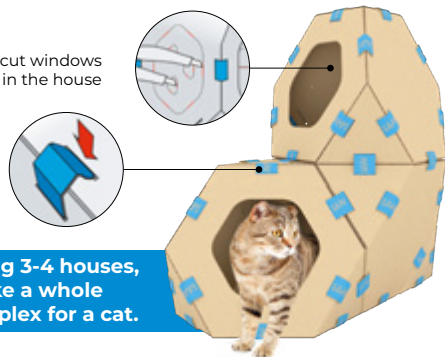

Benefits of TelePet modular houses:

- Original design
- Easy to assemble (instructions in pictures attached)
- Lightweight and durable design
- Possibility to combine houses together
- Cats like them

If you want, cut windows or a hatch in the house

The scheme of fastening the locks of the house