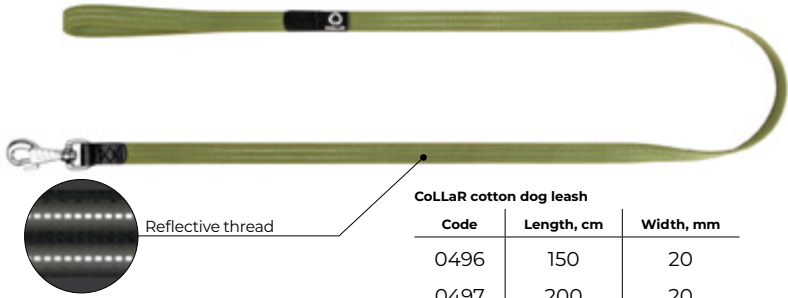

Reflective  
thread

Order  
online

Accessories

quality pet products  
- since 1995 -

CoLLaR cotton dog leash

Code	Length, cm	Width, mm
0496	150	20
0497	200	20
0498	300	20
0499	500	20
0495	1000	20

CoLLaR cotton dog leash