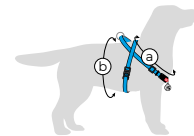

WAUDOG Nylon quick-release dog harness with QR passport, «NASA» design, plastic fastex

Size	Code	a, cm	b, cm	Width, mm
S	5465	40-55	45-60	15
M	5416	45-65	55-80	20
L	5417	60-80	70-100	25