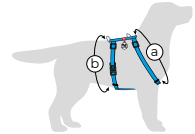

## WAUDOG Nylon anatomical harness

Perfect fit and maximum comfort due to the special H-shape. The harness is designed in such a way that when the leash is pulled, the animal's airways are not squeezed. It has 2 D-rings for the leash (upper and lower), which allows you to distribute physical load on a dog's musculoskeletal system.