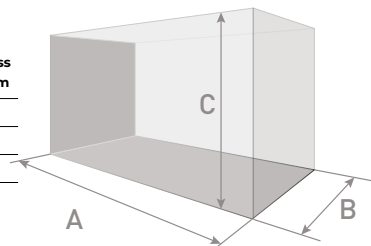

Code	Parameter	Size, mm (A,B,C)	Aquarium glass thickness, mm
0347	aGLASS Black 16 L	310x215x250	4
0348	aGLASS Black 22 L	360x245x250	4
0349	aGLASS Black 30 L	450x275x250	4
0350	aGLASS Black 54 L	600x300x300	5