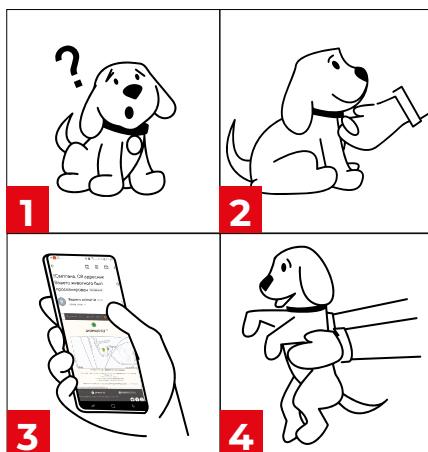

## WAUDOG Smart ID — with care for pets!

These are stylish address tags with QR passport and colorful patterns.

International awards

DIAMENTY  
— ZOOLOGII —

Diamenty Zoologii 2024,  
Poland

Register your dog's ID tag on the  
animal-id.net or in the  
WAUDOG Smart ID app.

### How does WAUDOG Smart ID with QR passport work?

- 1 The dog is lost.
- 2 Another person finds the dog with WAUDOG Smart ID tag and scans QR-code.
- 3 A person will be able to find out:
  - information about the pet;
  - contact information of the owner.
- 4 The owner will be able to receive:
  - mail with geolocation of the scanning location;
  - direct phone call.