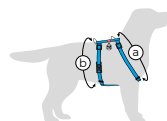

WAUDOG Nylon dog H-harness with QR-passport