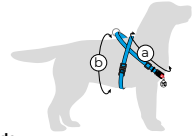

WAUDOG Nylon harness with handle

The main feature of this harness is that it can be quickly removed and put on. This makes it comfortable for the owner to use and for the dog to wear. After a one-time fit, it can be easily put on and removed over a head and fastened with one movement. The soft lining reduces the pressure on the dog's chest, and reflective elements make walks at night safer. The handle allows pet parent to hold his pet when needed, which is very convenient for using public transport.

WAUDOG Nylon quick-release dog harness with QR passport, plastic fastex

Design	Code		
	S Length a: 40-55 cm b: 45-60 cm Width: 15 mm	M Length a: 45-65 cm b: 55-80 cm Width: 20 mm	L Length a: 60-80 cm b: 70-100 cm Width: 25 mm
Summer	5472	5437	5438
Vitrage	5473	5439	5440
Etno blue	5475	5442	5445
Avocado	5467	5422	5424
Watermelon	5468	5425	5426
WOW	5463	5411	5412
Graffiti	5464	5413	5415
Indie	5451	5395	5396
Military	326-4026	327-4026	328-4026