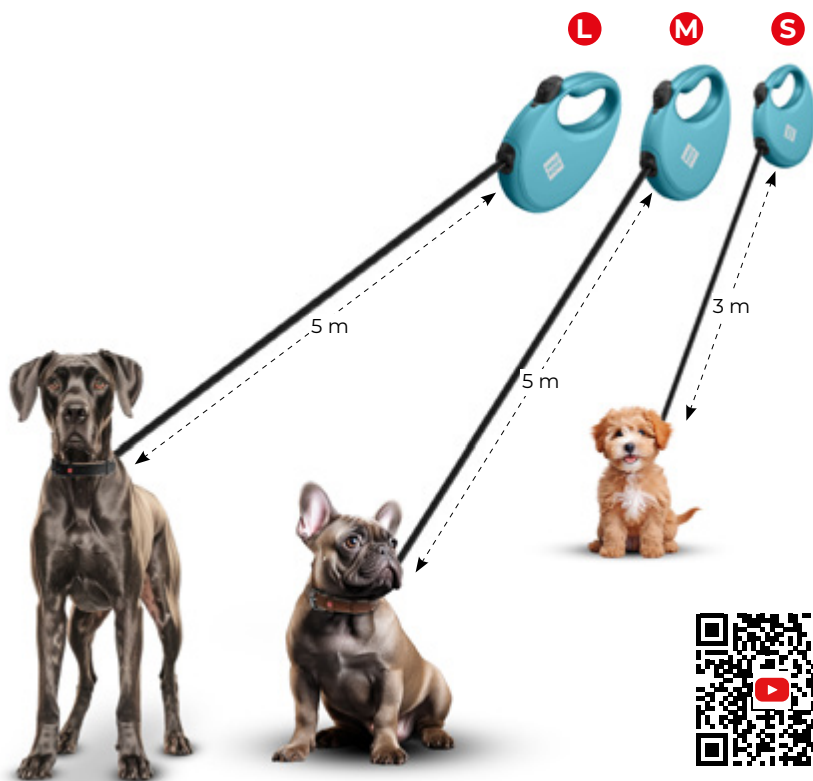

Ergonomic handle

Two-stage braking system

Tape with light reflective thread

Unique winding mechanism that prevents tangling

**WAUDOG R-leash retractable dog leash with waste bag container, reflective tape**