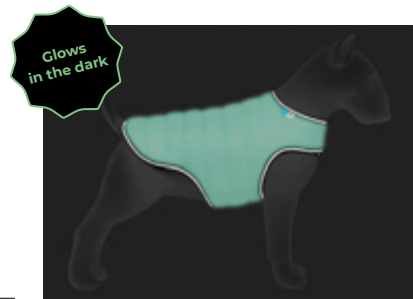

Size	Code		a, cm	b, cm	c, cm
	Color	Glow in the dark			
XXS	1540*	5513	23	29-36	14-20
XS	1541*	5514	26	33-41	18-26
S	1542*	5515	32	41-51	25-35
M	1543*	5516	37	52-62	36-47
L	1544*	5517	41	58-70	42-52
XL	1545*	5518	47	68-80	42-52

For products marked with * after the code, add one or two digits indicating the color

Color