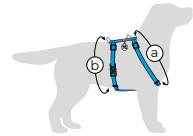

NEW

Vibrant and comfortable!

WAUDOG Nylon anatomical harness, "Furry monsters" design

Benefits:

- New trendy designs
- Durable and wear-resistant nylon
- Light-accumulating fastener
- Lifetime warranty on hardware
- QR pet tag

WAUDOG Nylon dog H-harness with QR-passport

Design	Image	Code			
		S Length a: 30-40 cm b: 30-50 cm Width: 15 mm	M Length a: 40-70 cm b: 50-80 cm Width: 20 mm	L Length a: 50-90 cm b: 60-100 cm Width: 25 mm	XL Length a: 55-95 cm b: 70-110 cm Width: 35 mm
Toothed monsters		320-4048	321-4048	322-4048	323-4048
Monster Eye		320-4049	321-4049	322-4049	323-4049
Furry monsters		320-4050	321-4050	322-4050	323-4050
Avocado on pink		320-4051	321-4051	322-4051	323-4051
Grenades		320-4052	321-4052	322-4052	323-4052
Fig		320-4053	321-4053	322-4053	323-4053
Oranges		320-4054	321-4054	322-4054	323-4054
Bananas on pink		320-4055	321-4055	322-4055	323-4055
Blocks		320-4056	321-4056	322-4056	323-4056
3D Cubes		320-4057	321-4057	322-4057	323-4057
Endless Worlds		320-4058	321-4058	322-4058	323-4058
Leopard		320-4066	321-4066	322-4066	323-4066