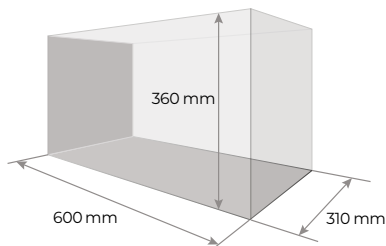

Specifications

Code	7144
Aquarium size, mm	600x310x360
Volume, L	66
Lamp	AquaLighter Slim 60 (page 172)
Filter	-