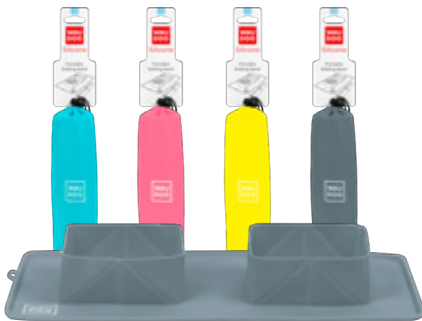

### Benefits:

- Made of food-grade silicone
- Compact and functional design
- Easy care: dishwasher safe

WAUDOG Silicone bottle cap pet drinker

Code	Size, mm
5077*	165x90

Specially designed for watering pets. The nozzle is universal and compactly placed on PET bottles. Very light. It is ideal for daily walks.