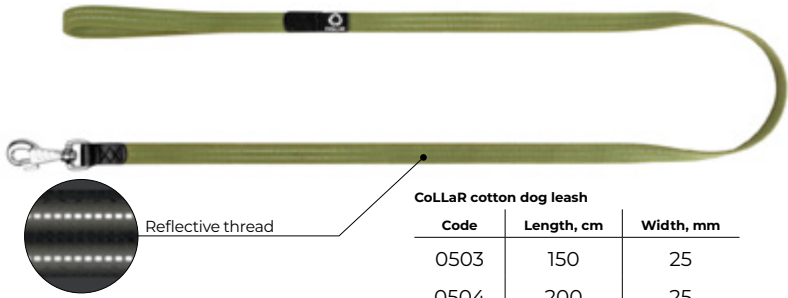

Reflective  
thread

Order  
online

Accessories

quality pet products  
- since 1995 -

CoLLaR cotton dog leash

Code	Length, cm	Width, mm
0496	150	20
0497	200	20
0498	300	20
0499	500	20
0495	1000	20

CoLLaR cotton dog leash