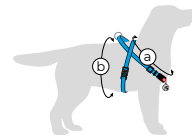

WAUDOG Nylon quick-release dog harness with QR passport, «NASA» design, plastic fastex

Size	Code	a, cm	b, cm	Width, mm
S	5465	40-55	45-60	15
M	5416	45-65	55-80	20
L	5417	60-80	70-100	25