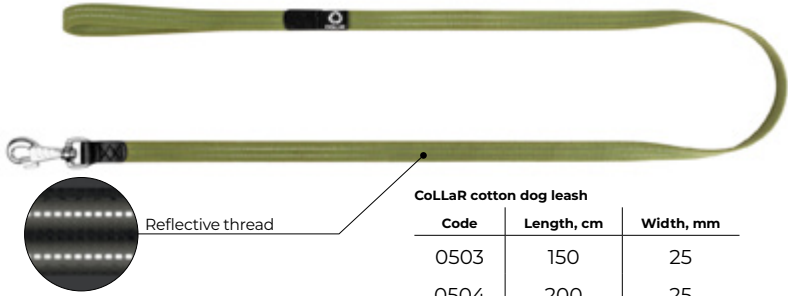

Reflective
thread

Order
online

Accessories

quality pet products
- since 1995 -

CoLLaR cotton dog leash

Code	Length, cm	Width, mm
0496	150	20
0497	200	20
0498	300	20
0499	500	20
0495	1000	20

CoLLaR cotton dog leash