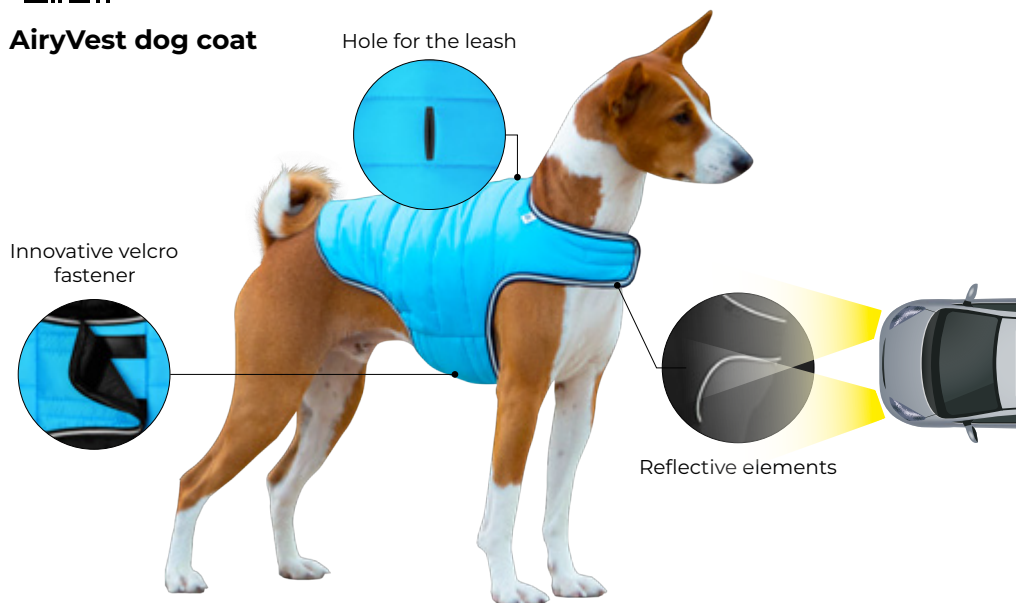

For products marked with * after the code, add one or two digits indicating the color

Color **1** **2** **4** **5** **7** **9**

Order
online

Clothes

AiryVest dog coat

The coat is soft and warm, it is very easy to put on the dog (it is fastened and adjustable thanks to Velcro). The coat has a simple design. All edges are piped with an elastic band with a reflective strip, which makes a pet more visible in the dark.

Available in 6 colors: green, black, blue, pink, purple, orange.

Innovative velcro fastener that does not stick to animal fur.

Benefits:

- Easy to put on/take off
- Large range of size adjustment
- It makes a pet more visible in the dark