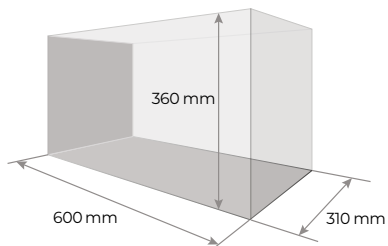

Specifications

Code	7144
Aquarium size, mm	600x310x360
Volume, L	66
Lamp	AquaLighter Slim 60 (page 172)
Filter	-