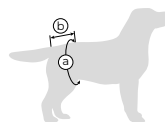

- High quality fabric
- Soft, elastic, does not restrict movement
- To put on and take off with velcro, adjustable waist

Velcro fastener

Elastic tail hole

Pocket for a pad or wipe

WAUDOG Vet Velcro hygienic panties for dogs and cats, grey