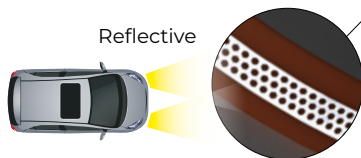

For products marked with * after the code, add one or two digits indicating the color

Color **1** **2** **3** **4** **5** **7**