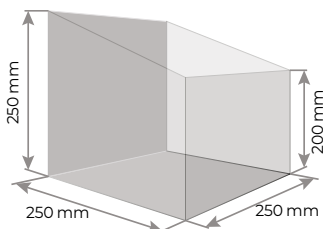

Specifications

Code	7146
Aquarium size, mm	250x250x250
Volume, L	13
Lamp	Internal filter, 4 W, IP 68
Filter	240 L/h