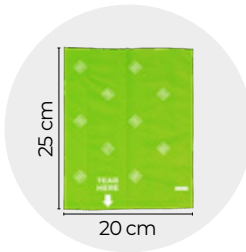

Benefits:

- Strong and waterproof - can withstand 1.5 kg or 1 liter.
- Available packaging: 10 mini rolls with 7 bags each.
- Convenient waste bags size: 20 x 25 cm.

The mini roll of WAUDOG waste bags can be used with WAUDOG R-leash retractable leashes, which have a container for waste bags.