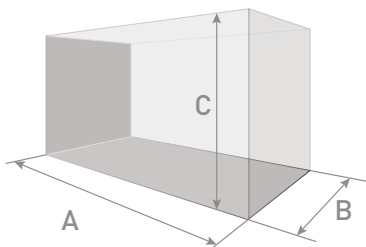

* aGLASS Classic 66 L set does not include cover glass (Code: 0390)