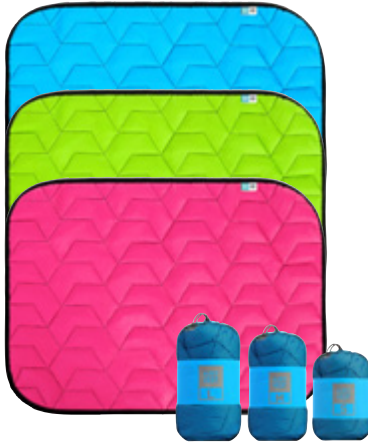

Order
online

Pet beds, carriers, waist bags

Benefits of AiryVest dog mat:

- Ultralight
- Reversible: two colors in one dog mat
- Handy bag for transportation and additional ventilation

AiryVest dog mat

Size, cm		Code		
S	55x40	0076	0077	0078
M	80x55	0079	0080	0081
L	100x70	0085	0086	0087