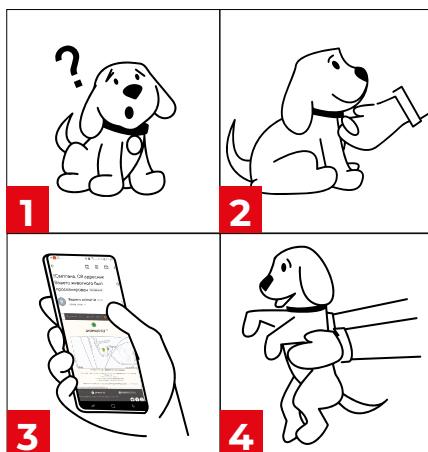

International awards

DIAMENTY
— ZOOLOGII —

Diamenty Zoologii 2024,
Poland

Register your dog's ID tag on the
animal-id.net or in the
WAUDOG Smart ID app.

How does WAUDOG Smart ID with QR passport work?

- 1 The dog is lost.
- 2 Another person finds the dog with WAUDOG Smart ID tag and scans QR-code.
- 3 A person will be able to find out:
 - information about the pet;
 - contact information of the owner.
- 4 The owner will be able to receive:
 - mail with geolocation of the scanning location;
 - direct phone call.