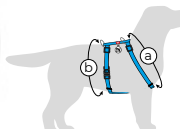

NEW

WAUDOG Waterproof dog H-harness with QR-passport, reflective, plastic fastex