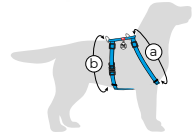

WAUDOG Nylon anatomical harness

Perfect fit and maximum comfort due to the special H-shape. The harness is designed in such a way that when the leash is pulled, the animal's airways are not squeezed. It has 2 D-rings for the leash (upper and lower), which allows you to distribute physical load on a dog's musculoskeletal system.

WAUDOG Nylon dog H-harness with QR-passport

Design	Code			
	S a: 28-42 cm b: 33-50 cm Width: 15 mm	M a: 42-68 cm b: 50-80 cm Width: 20 mm	L a: 52-88 cm b: 60-100 cm Width: 25 mm	XL a: 56-95 cm b: 68-110 cm Width: 35 mm
Summer	5616	5574	5575	323-0062
Vitrage	5617	5579	5583	323-0051
Avocado	5612	5550	5560	323-0048
Watermelon	5613	5561	5562	323-0049
WOW	5606	5535	5538	323-0087
Graffiti	5607	5539	5541	323-0021
Indie	5595	5502	5503	323-0016
Military	320-4026	321-4026	322-4026	323-4026