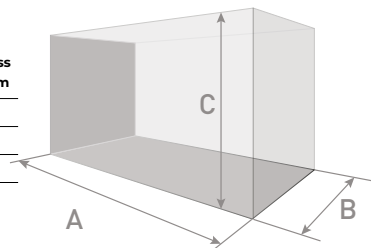

Code	Parameter	Size, mm (A,B,C)	Aquarium glass thickness, mm
0347	aGLASS Black 16 L	310x215x250	4
0348	aGLASS Black 22 L	360x245x250	4
0349	aGLASS Black 30 L	450x275x250	4
0350	aGLASS Black 54 L	600x300x300	5