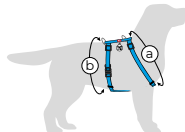

WAUDOG Re-cotton recycled material dog H-harness with handle with QR passport, reflective, plastic fastex

Size	Code	a, cm	b, cm	Width, mm
S	2591*	36-42	35-50	15
M	2592*	43-60	50-80	20
L	2593*	60-85	60-100	25

For products marked with * after the code, add one or two digits indicating the color

Color 2 3 4 5 6 7 9 11 12 18

☹ Size is suitable for cats