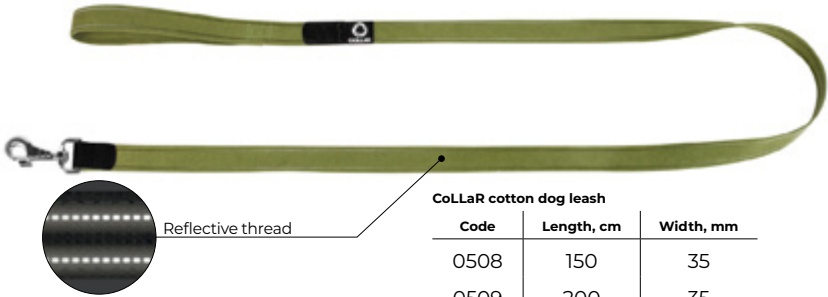

CoLLaR cotton dog leash

Code	Length, cm	Width, mm
0508	150	35
0509	200	35
0510	300	35
0511	500	35
0507	1000	35