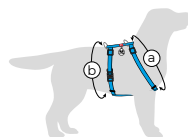

Nylon

NEW

Vibrant and comfortable!

WAUDOG Nylon anatomical harness, "Furry monsters" design

Benefits:

- New trendy designs
- Durable and wear-resistant nylon
- Light-accumulating fastener
- Lifetime warranty on hardware
- QR pet tag

WAUDOG Nylon dog H-harness with QR-passport

Design	Code			
	S a: 28-42 cm b: 33-50 cm Width: 15 mm	M a: 42-68 cm b: 50-80 cm Width: 20 mm	L a: 52-88 cm b: 60-100 cm Width: 25 mm	XL a: 56-95 cm b: 68-110 cm Width: 35 mm
Toothed monsters	320-4048	321-4048	322-4048	323-4048
Monster Eye	320-4049	321-4049	322-4049	323-4049
Furry monsters	320-4050	321-4050	322-4050	323-4050
Avocado on pink	320-4051	321-4051	322-4051	323-4051
Grenades	320-4052	321-4052	322-4052	323-4052
Fig	320-4053	321-4053	322-4053	323-4053
Oranges	320-4054	321-4054	322-4054	323-4054
Bananas on pink	320-4055	321-4055	322-4055	323-4055
Blocks	320-4056	321-4056	322-4056	323-4056
3D Cubes	320-4057	321-4057	322-4057	323-4057
Endless Worlds	320-4058	321-4058	322-4058	323-4058
Leopard	320-4066	321-4066	322-4066	323-4066