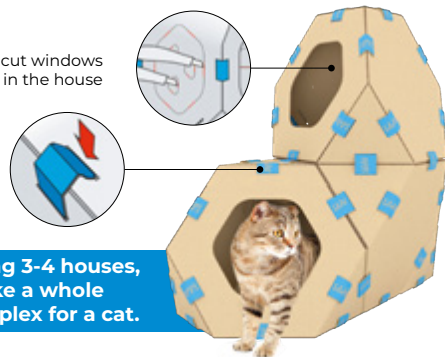

Benefits of TelePet modular houses:

- Original design
- Easy to assemble (instructions in pictures attached)
- Lightweight and durable design
- Possibility to combine houses together
- Cats like them

If you want, cut windows or a hatch in the house

The scheme of fastening the locks of the house