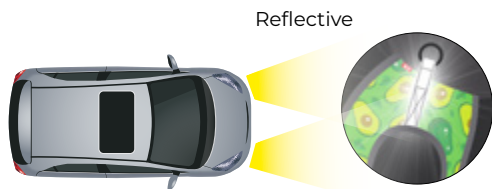

WAUDOG Clothes soft dog harness

Stylish and comfortable harness is ideal for dogs of small breeds. Innovative velcro fastener does not cling to dog hair! This makes the process of putting it on/off and wearing comfortable for the pet. Reflective elements and smart ID tag with QR passport contribute to the additional safety of your pet.

Benefits:

- Exclusive designs
- Reflective elements
- Smart ID tag with QR passport

When scanning the QR code, the person who found the pet gets the phone number of the pet owner, and the owner receives a message with the geolocation of the pet by e-mail.

Size	b, cm	c, cm	Recommended breeds
XS1	24-27	18-20	Toy terrier, chihuahua
XS2	28-31	20-22	Chihuahua, yorkshire terrier
XS3	32-35	22-24	Yorkshire terrier, lapdog
XS4	36-39	26-28	Dwarf pinscher, griffon
S1	40-45	29-31	Dachshund, dwarf pinscher
S2	46-50	43-45	Pug, pekingese