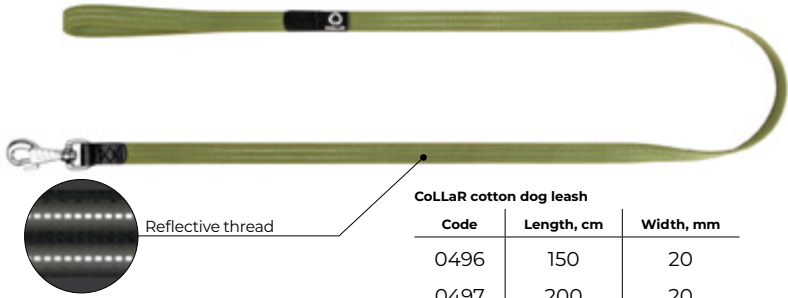

Reflective
thread

Order
online

Accessories

quality pet products
- since 1995 -

CoLLaR cotton dog leash

Code	Length, cm	Width, mm
0496	150	20
0497	200	20
0498	300	20
0499	500	20
0495	1000	20

CoLLaR cotton dog leash