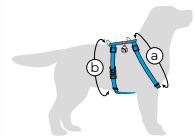

Design		Code			
		S a=b: 40-55 cm Width: 15 mm	M a=b: 50-75 cm Width: 20 mm	L a=b: 60-85 cm Width: 25 mm	XL a=b: 70-100 cm Width: 35 mm
NASA21		4800-0148	4801-0148	4802-0148	324-0148
NASA		5019	5020	5024	324-0047

WAUDOG Nylon dog H-harness with QR-passport