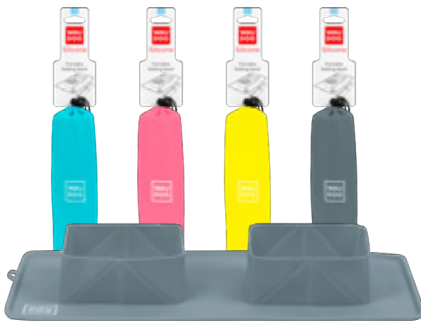

Benefits:

- Made of food-grade silicone
- Compact and functional design
- Easy care: dishwasher safe

WAUDOG Silicone bottle cap pet drinker

Code	Size, mm
5077*	165x90

Specially designed for watering pets. The nozzle is universal and compactly placed on PET bottles. Very light. It is ideal for daily walks.