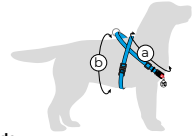

Order
online

Accessories

**WAU
DOG**
Nylon

WAUDOG Nylon harness with handle

The main feature of this harness is that it can be quickly removed and put on. This makes it comfortable for the owner to use and for the dog to wear. After a one-time fit, it can be easily put on and removed over a head and fastened with one movement. The soft lining reduces the pressure on the dog's chest, and reflective elements make walks at night safer. The handle allows pet parent to hold his pet when needed, which is very convenient for using public transport.