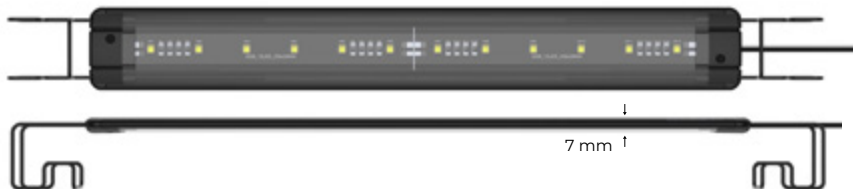

The thinnest aquarium lamp

AquaLighter Slim

Aqualighter Slim is designed to illuminate freshwater aquariums in the above-water position. The lamp is suitable for all popular aquariums with different lengths due to the wide range of sizes and adjustable mounts.

Remote control functions

- Efficient SAMSUNG LEDs
- High color rendering index (CRI>85)
- Thin and inconspicuous cable
- Protected from water splashes

1. Lamp ON/OFF
2. Gradual change of brightness
  Preset levels of brightness «10 to 100%»

Specifications

Parameter	AquaLighter Slim				
	30 cm	45 cm	60 cm	75 cm	90 cm
Code	■ 8787	■ 8788	■ 8790	■ 8791	■ 8792
Size, mm	300x40x7	450x40x7	600x40x7	750x40x7	900x40x7
Maximum aquarium length, cm	45	65	80	95	110
Voltage + frequency	AC 110~240 V (50-60 Hz) / DC 12 V				
	1 A	1 A	2 A	2 A	2 A
Power, W	7	11	14	17,5	21
Luminous flux, Lumens	1010	1515	2020	2525	3030
Color temperature, K	5000–6500				
IP rate	IP54				

This lamp is used in AquaSet (page 186)