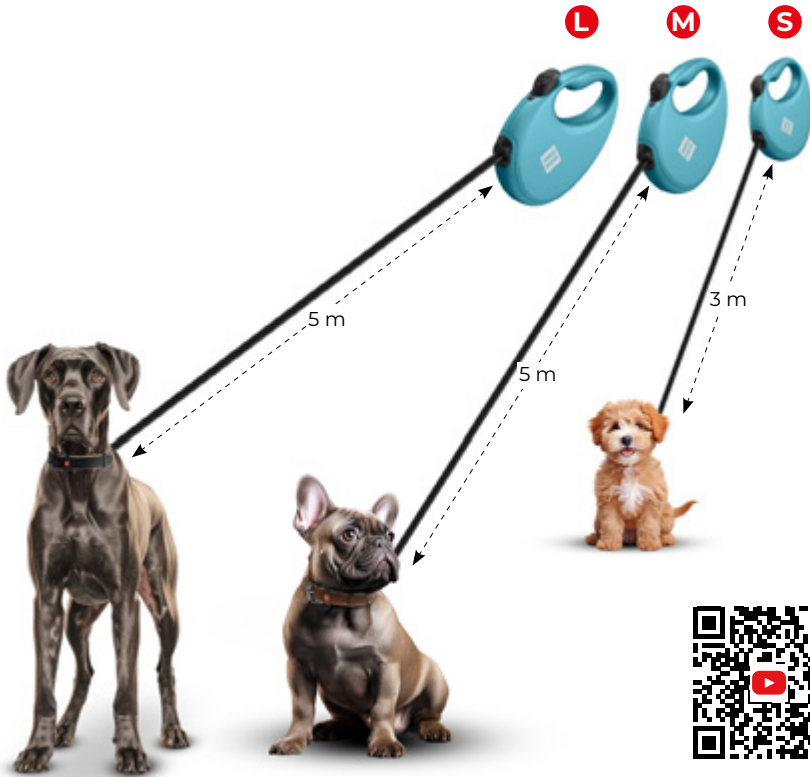

Ergonomic handle

Two-stage braking system

Tape with light reflective thread

Unique winding mechanism that prevents tangling

WAUDOG R-leash retractable dog leash with waste bag container, reflective tape

Size	Code	Tape length, m	Pet weight up to, kg
S	2627*	3	12
M	2628*	5	20
L	2629*	5	40