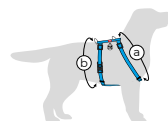

WAUDOG Nylon dog H-harness with QR-passport